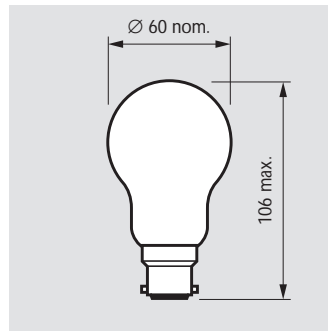

- Rural and isolated areas where mains power supplies are not available;
- Emergency lighting installations.

A60 E27

A60 E27

A60 B22d

Dimensions in mm

P45 B22d

Burning position

Commercial name	Type	Bulb	Wattage		Cap/ base	Finish	Lumen output	Lamp life 100% h	EOC
			W	V					
15W									
PRACTITONE	Extra low voltage	P45	15	24	B22D	CL	N/A	1000	066763
25W									
PRACTITONE	Extra low voltage	P45	25	24	B22D	CL	N/A	1000	066800
PRACTITONE	Extra low voltage	A60	25	12	E27	CL	340	1000	101242
PRACTITONE	Extra low voltage	A60	25	24	E27	CL	335	1000	090133
PRACTITONE	Extra low voltage	A60	25	42	E27	CL	335	1000	138378
PRACTITONE	Extra low voltage	A60	25	24	B22D	CL	260	1000	139108
40W									
PRACTITONE	Extra low voltage	P45	40	24	B22D	CL	N/A	1000	159342
PRACTITONE	Extra low voltage	A60	40	12	E27	CL	590	1000	022950
PRACTITONE	Extra low voltage	A60	40	24	E27	CL	640	1000	022936
PRACTITONE	Extra low voltage	A60	40	42	E27	CL	570	1000	090157
PRACTITONE	Extra low voltage	A60	40	50	E27	CL	520	1000	101563
PRACTITONE	Extra low voltage	A60	40	24	B22D	CL	640	1000	090140
PRACTITONE	Extra low voltage	A60	40	42	B22D	CL	570	1000	101389
60W									
PRACTITONE	Extra low voltage	A60	60	12	E27	CL	990	1000	090171
PRACTITONE	Extra low voltage	A60	60	24	E27	CL	970	1000	090188
PRACTITONE	Extra low voltage	A60	60	42	E27	CL	920	1000	090201
PRACTITONE	Extra low voltage	A60	60	50	E27	CL	810	1000	101884
PRACTITONE	Extra low voltage	A60	60	24	B22D	CL	970	1000	090164
PRACTITONE	Extra low voltage	A60	60	42	B22D	CL	920	1000	101716
75W									
PRACTITONE	Extra low voltage	A60	75	24	E27	CL	1300	1000	090225
PRACTITONE	Extra low voltage	A60	75	24	B22D	CL	1300	1000	102010
100W									
PRACTITONE	Extra low voltage	A60	100	24	E27	CL	1860	1000	090232
PRACTITONE	Extra low voltage	A60	100	42	E27	CL	1500	1000	102218
PRACTITONE	Extra low voltage	A60	100	24	B22D	CL	1860	1000	102119